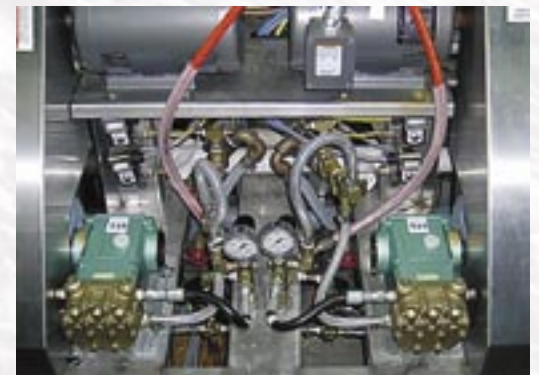

Make Money with Arimitsu Pumps

The design and performance superiority that has made Arimitsu the #1 selling Car Wash pump in Japan will make you money. Arimitsu's proven performance in demanding applications such as Car Wash provide the peace of mind that your pumps will be there for you - making money!

FEATURES

- Oversized Crankshaft Bearings
- Forged, Precision Machined Crankshaft
- Zero Clearance Exclusionary Seals
- Stainless-Steel Valve Construction
- Liquid Cooled, Low Drag Seals
- Slide-In Seal Cases

BENEFITS

- Long Life & Quiet Operation
- Lower Energy Consumption
- Prevents Fluid from Entering Crankcase
- Extended Life, Temperature & Chemical Capability
- Lower Energy Consumption & Longer Life
- Easy Servicing without Special Tools

MODEL SPECIFICATIONS

Model 313

Flow	4 GPM
Pressure	1500 PSI
RPM	1050
Shaft Location	Left or Right

Model 516

Flow	4 GPM
Pressure	2200 PSI
RPM	950
Shaft Location	Left or Right

REPLACEMENT KITS

313 Kit 310

Model 313 Pump, 7.2" pulley assembly, rail set to replace 310/5CP

Part# 61000	313 Kit 310 (Left)
Part# 61001	313 Kit 310 (Right)

516 Kit 310

Model 516 Pump, 8" pulley assembly, rail set to replace 310/5CP

Part# 61002	516 Kit 310 (Left)
Part# 61003	516 Kit 310 (Right)